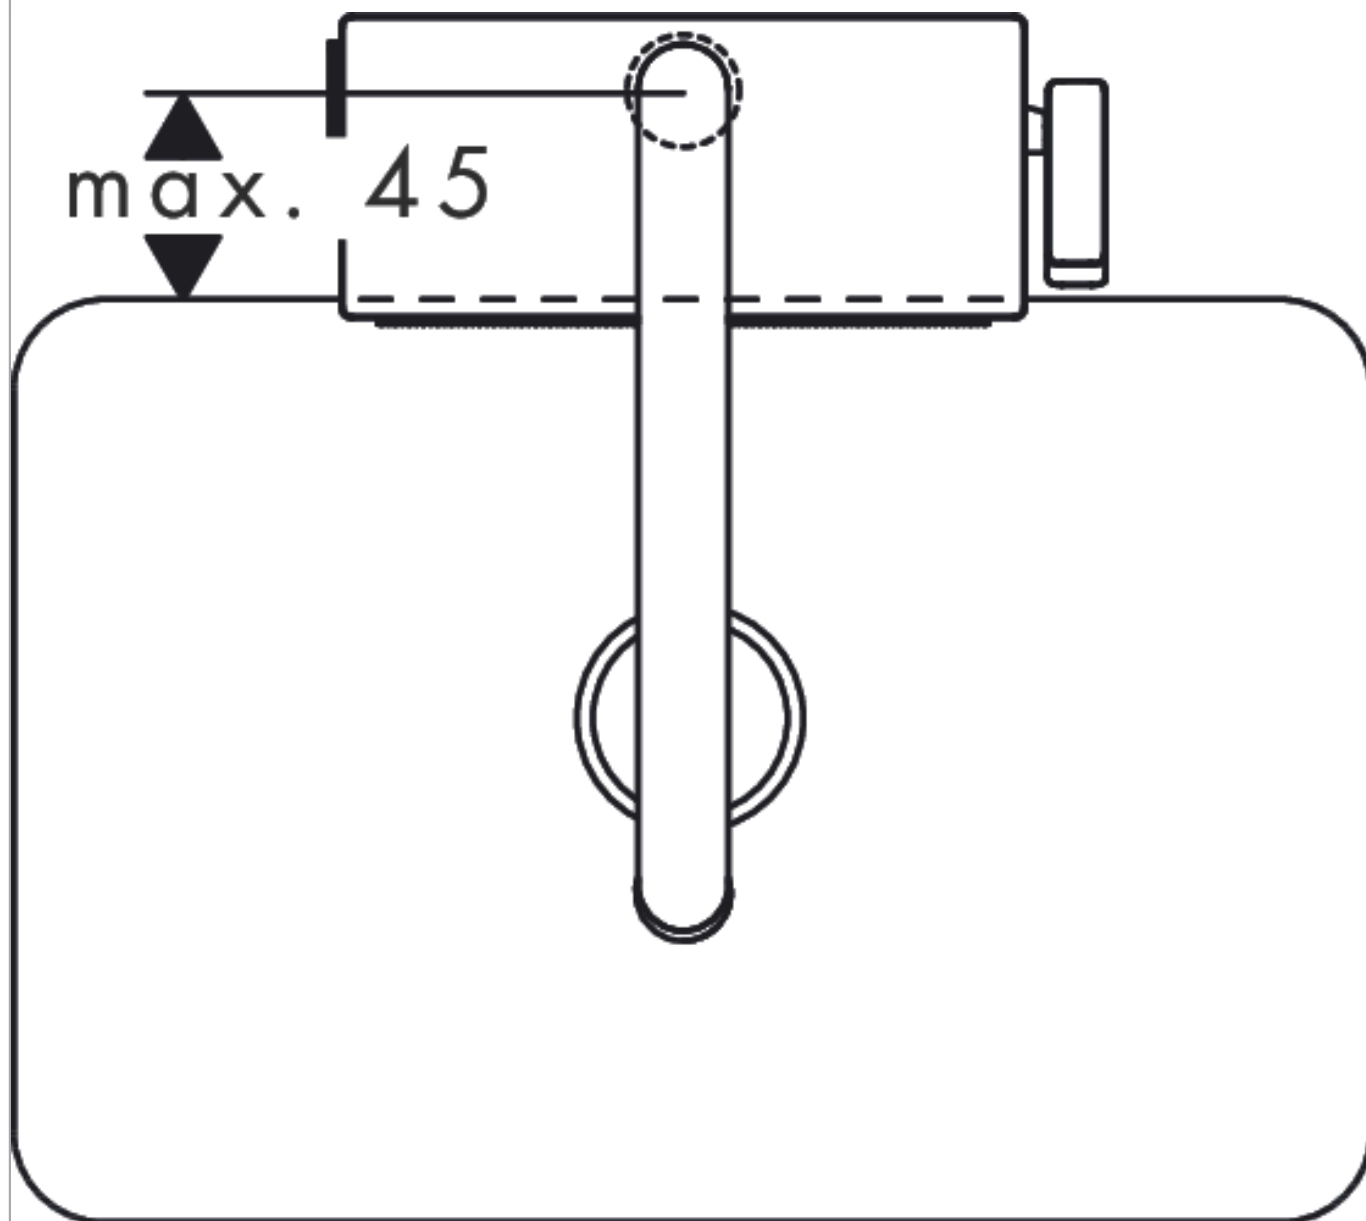

Aquno Select M81
Single lever kitchen mixer 250, pull-out spout, 2jet, sBox
Surfaces: **Matt Black** Article Number: 73830670

Installation examples