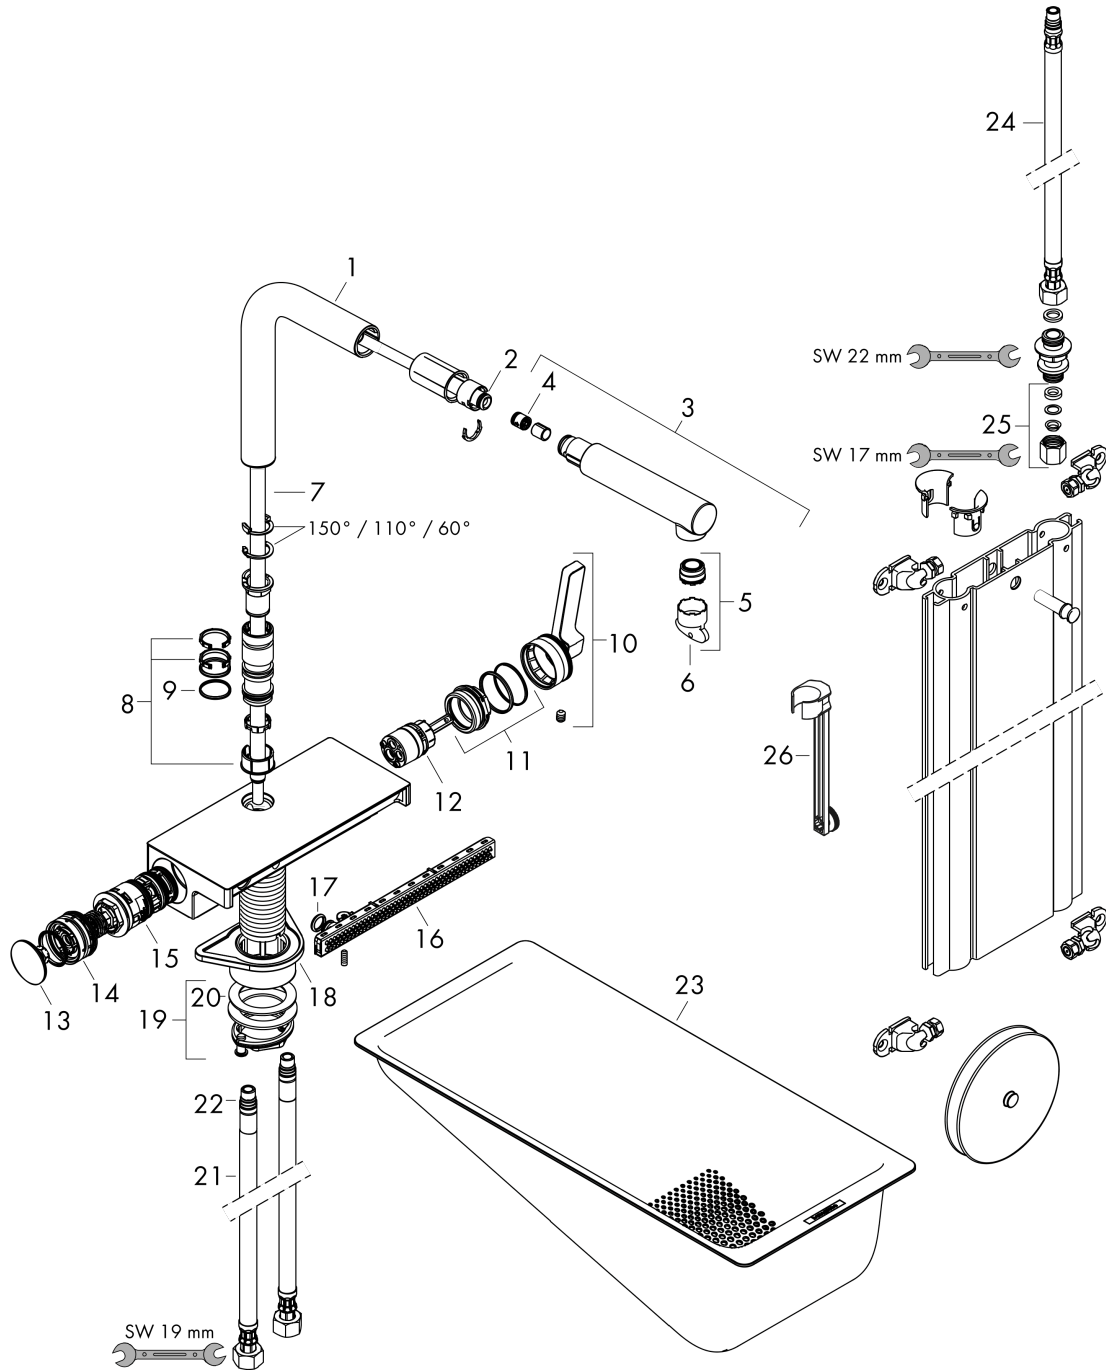

Aquno Select M81
Single lever kitchen mixer 250, pull-out spout, 2jet, sBox
Surfaces: **Matt Black** Article Number: **73830670**

Exploded Drawing

Year of production: >12/19

Aquno Select M81
Single lever kitchen mixer 250, pull-out spout, 2jet, sBox
Surfaces: **Matt Black** Article Number: **73830670**

Spare part list

Year of production: >12/19

Pos.	Description	Article Number	Price	PU
1	spout cpl.	94098670	-	1
2	O-ring 8x2	98112000	-	1
3	handspray	93751670	-	1
4	non return valve DW 10	96456000	-	1
5	spray former	93748000	-	1
6	service tool	93750000	-	1
7	hose	93815000	-	1
8	set of lever collars	98365000	-	1
9	O-ring 19x2	98426000	-	1
10	handle	93776670	-	1
11	nut	92926000	-	1
12	cartridge, assy	93183000	-	1
13	cover	93777670	-	1
14	spring with sleeve	93782000	-	1
15	selector assy	93558000	-	1
16	spray head cpl.	93781670	-	1
17	O-ring 10x2	98170000	-	1
18	support	97523000	-	1
19	fixing set (special)	93253000	-	1
20	lever collar	97548000	-	1
21	connection hose 900 mm M10x1 G3/8	93780000	-	1
22	O-ring 8x1,75	97827000	-	1
23	-	40963000	-	1
24	connection hose 450 mm M10x1 G3/8	96507000	-	1
25	squeezing connection	96099000	-	1
26	extension set	43333000	-	1