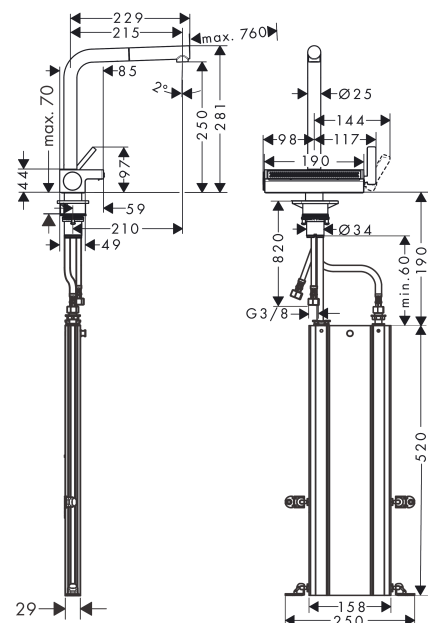

### product features

- consists of: single lever kitchen mixer, hose box, multifunctional strainer
- ComfortZone 250
- I-spout
- swivel range adjustable in 3 steps 60°, 110° or 150°
- laminar spray, SatinFlow
- change between SatinFlow and pull-out spout at the touch of a button
- MagFit magnetic shower support
- connection dimension: DN15
- maximum flow rate at 3 bar: 6 l/min
- ceramic cartridge
- connection type: G 3/8 connections
- integrated non-return valve
- sBox for quiet, smooth and protected hose guidance in the cabinet, under the countertop
- extension length up to 76 cm
- tap hole with Ø 35 mm required, recommendation: the middle of tap hole drilling should be max. 45 mm from the back side of of the bowl

## Scale drawing

**Aquno Select M81**  
**Single lever kitchen mixer 250, pull-out spout, 2jet, sBox**  
 Surfaces: **Matt Black**    Article Number: **73830670**